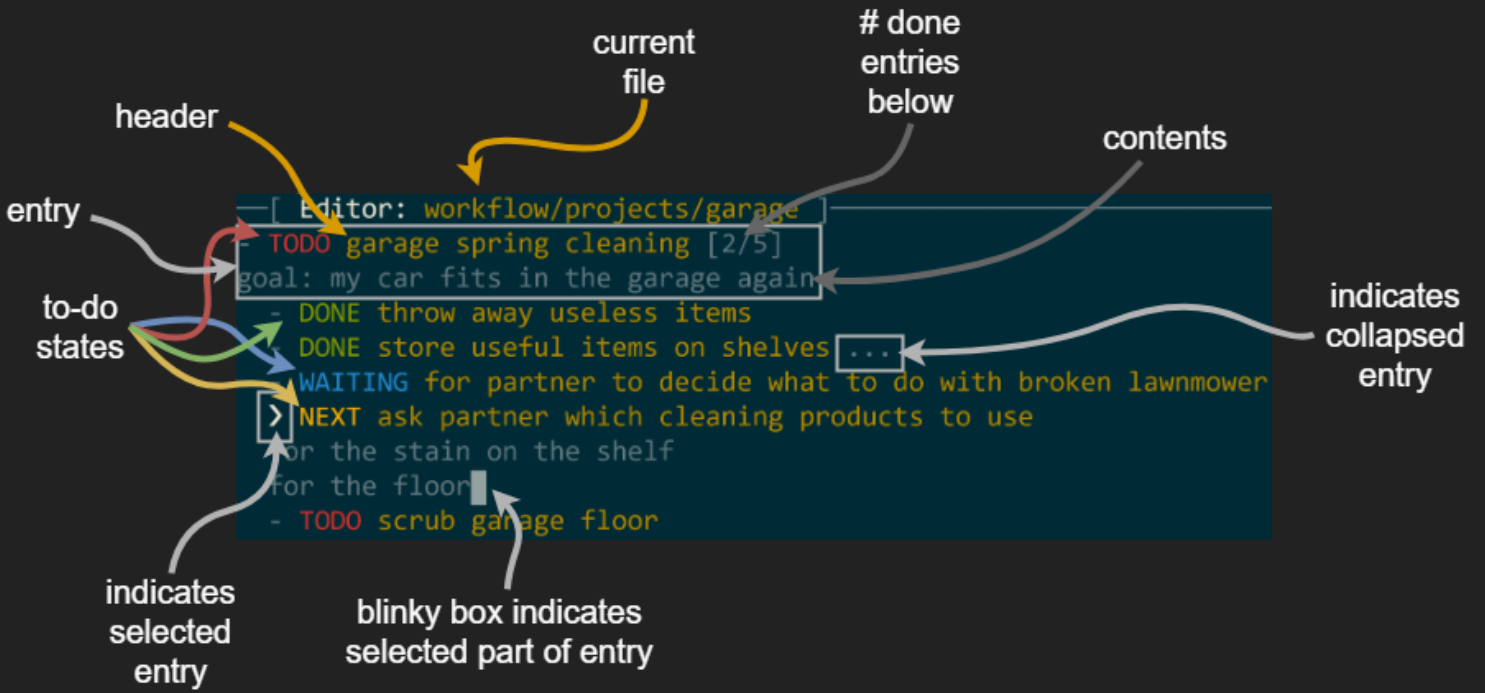

Smos Cheat Sheet

Browser

bw ← Workflow
bp ← Projects

- new entry
- child Entry

i select header
a
throw away useless items

select contents

enter

deselect

esc

```
> NEXT ask partner which cleaning products to use
for the stain on the shelf
for the floor
```

change selection

^ or k
< v > h j l

move entry

k
alt + h j l

u ← undo

a ← archive

alt + u ← redo

d ← delete

q ← quit Smos

Todo States

tt ← TODO
tn ← NEXT
td ← DONE
tr ← READY
tw ← WAITING
tc ← CANCELLED

Timestamp

ss ← SCHEDULED
sd ← DEADLINE
sb ← BEGIN
se ← END

Clock